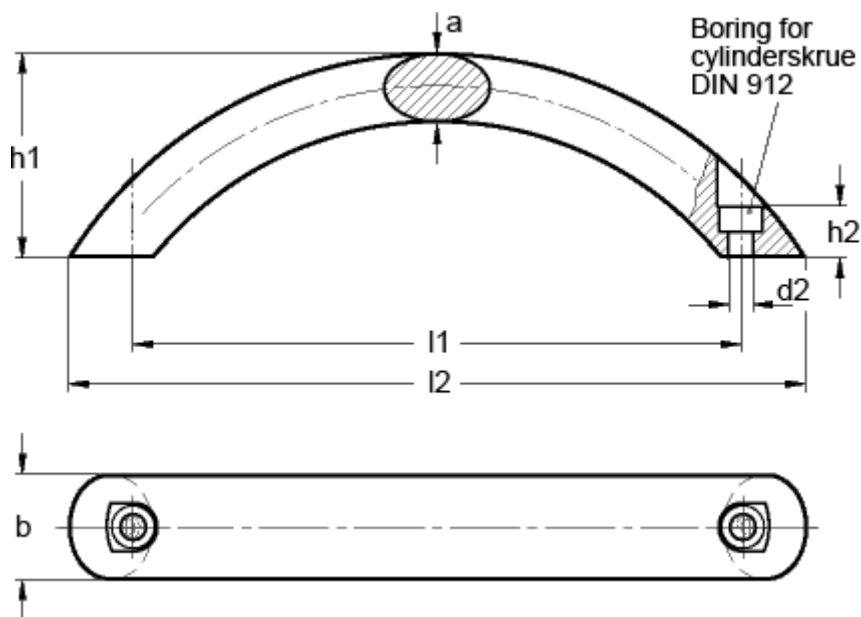

Article number: 20085166

Description: E+G Arch handle GN 565.4-26-160-B-BL

Measures

a	= 17
b	= 26
d2	= 6.4
h1	= 57
h2	= 12
l1	= 160
l2 approx.	= 190
t min	= 12.0